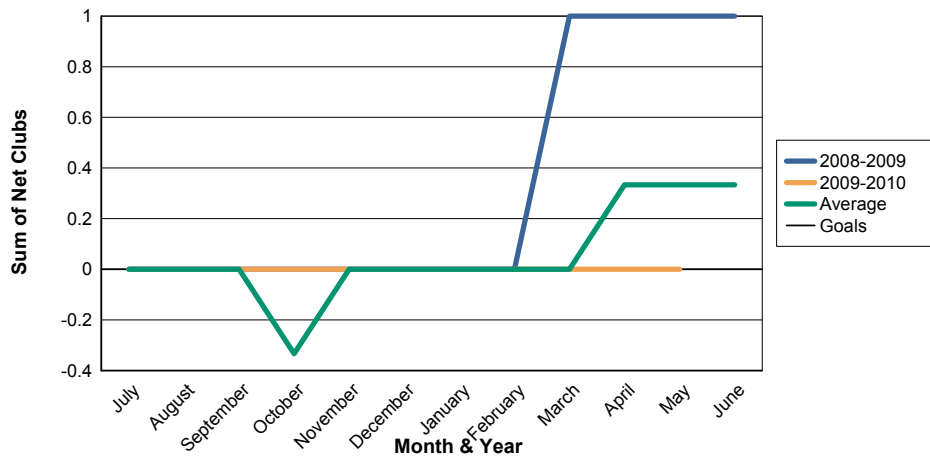

Sum of Net Clubs/ Month & Year

For District 5M 4