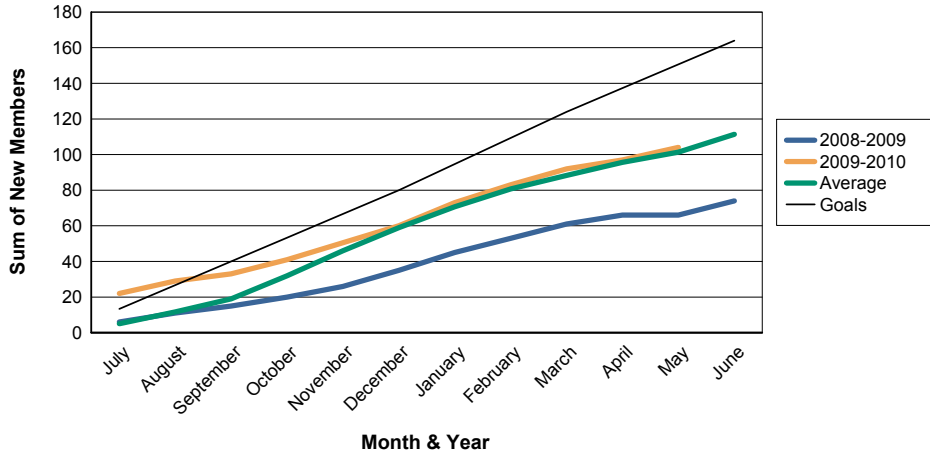

3 Year Comparisons for GMT Constitutional Area 1

By GMT District

As of May 2010

Sum of New Clubs/ Month & Year

For District 5M 4

Sum of Dropped Clubs/ Month & Year

For District 5M 4

Sum of Net Clubs/ Month & Year

For District 5M 4

Sum of Charter Members/ Month & Year

For District 5M 4

3 Year Comparisons for GMT Constitutional Area 1

By GMT District

As of May 2010

Sum of New Members/ Month & Year

For District 5M 4