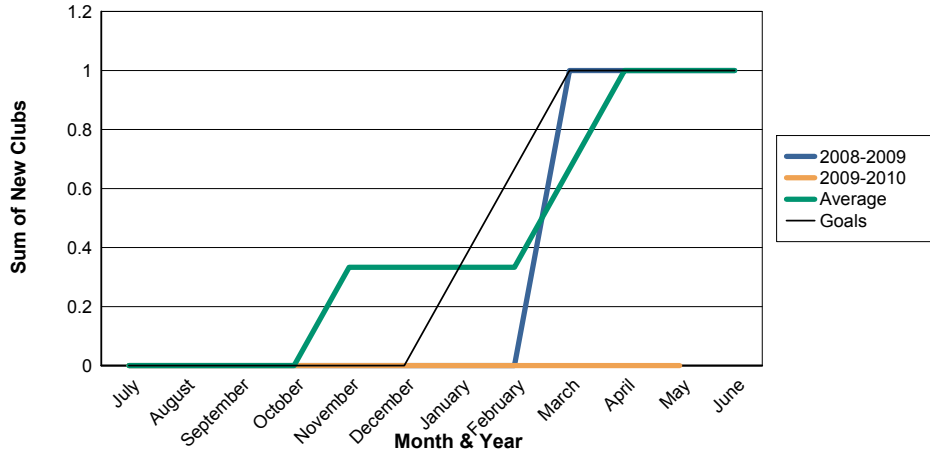

3 Year Comparisons for GMT Constitutional Area 1

By GMT District

As of May 2010

Sum of New Clubs/ Month & Year

For District 5M 4

Sum of Dropped Clubs/ Month & Year

For District 5M 4

Sum of Net Clubs/ Month & Year