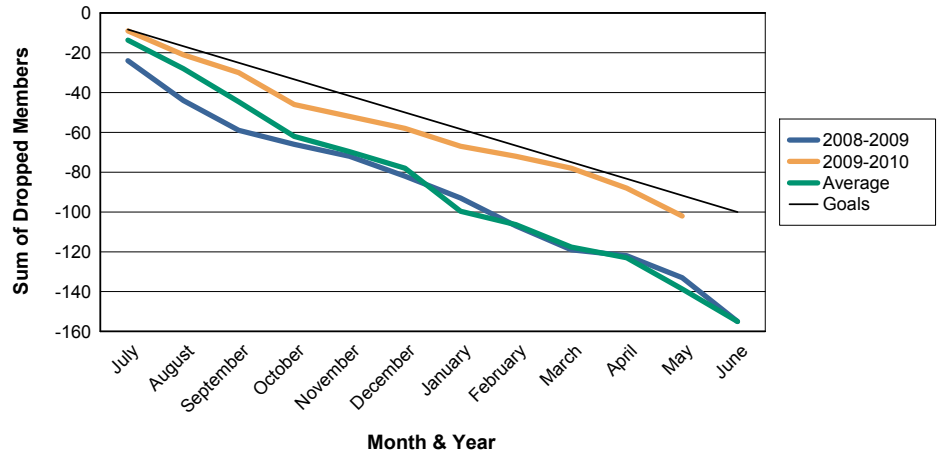

Sum of Dropped Members/ Month & Year

For District 5M 4