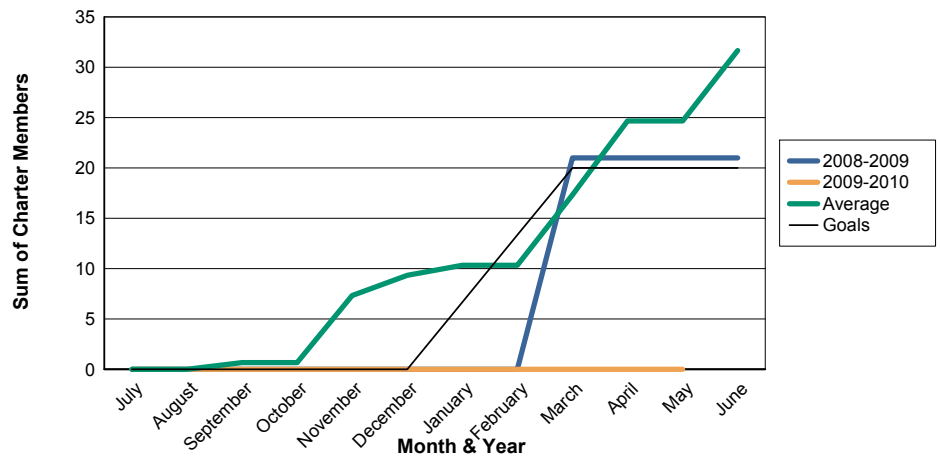

Sum of Charter Members/ Month & Year

For District 5M 4