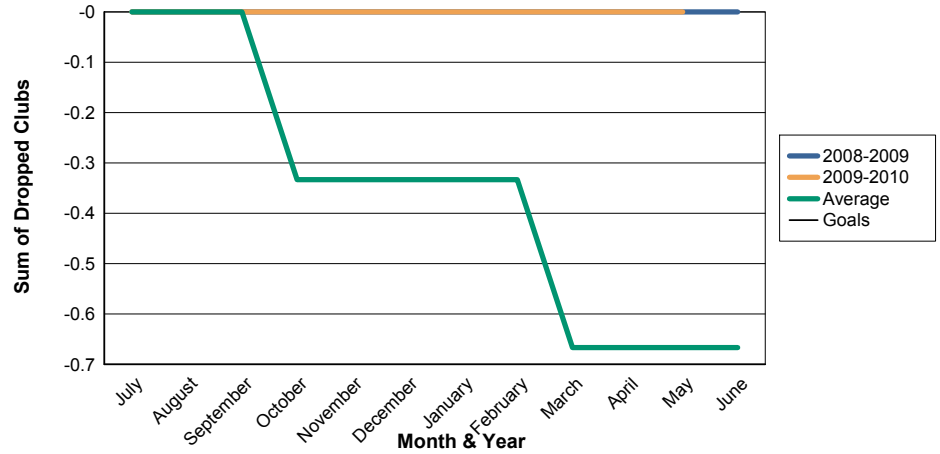

3 Year Comparisons for GMT Constitutional Area 1

By GMT District

As of May 2010

Sum of New Clubs/ Month & Year

For District 5M 4

Sum of Dropped Clubs/ Month & Year

For District 5M 4

Sum of Net Clubs/ Month & Year